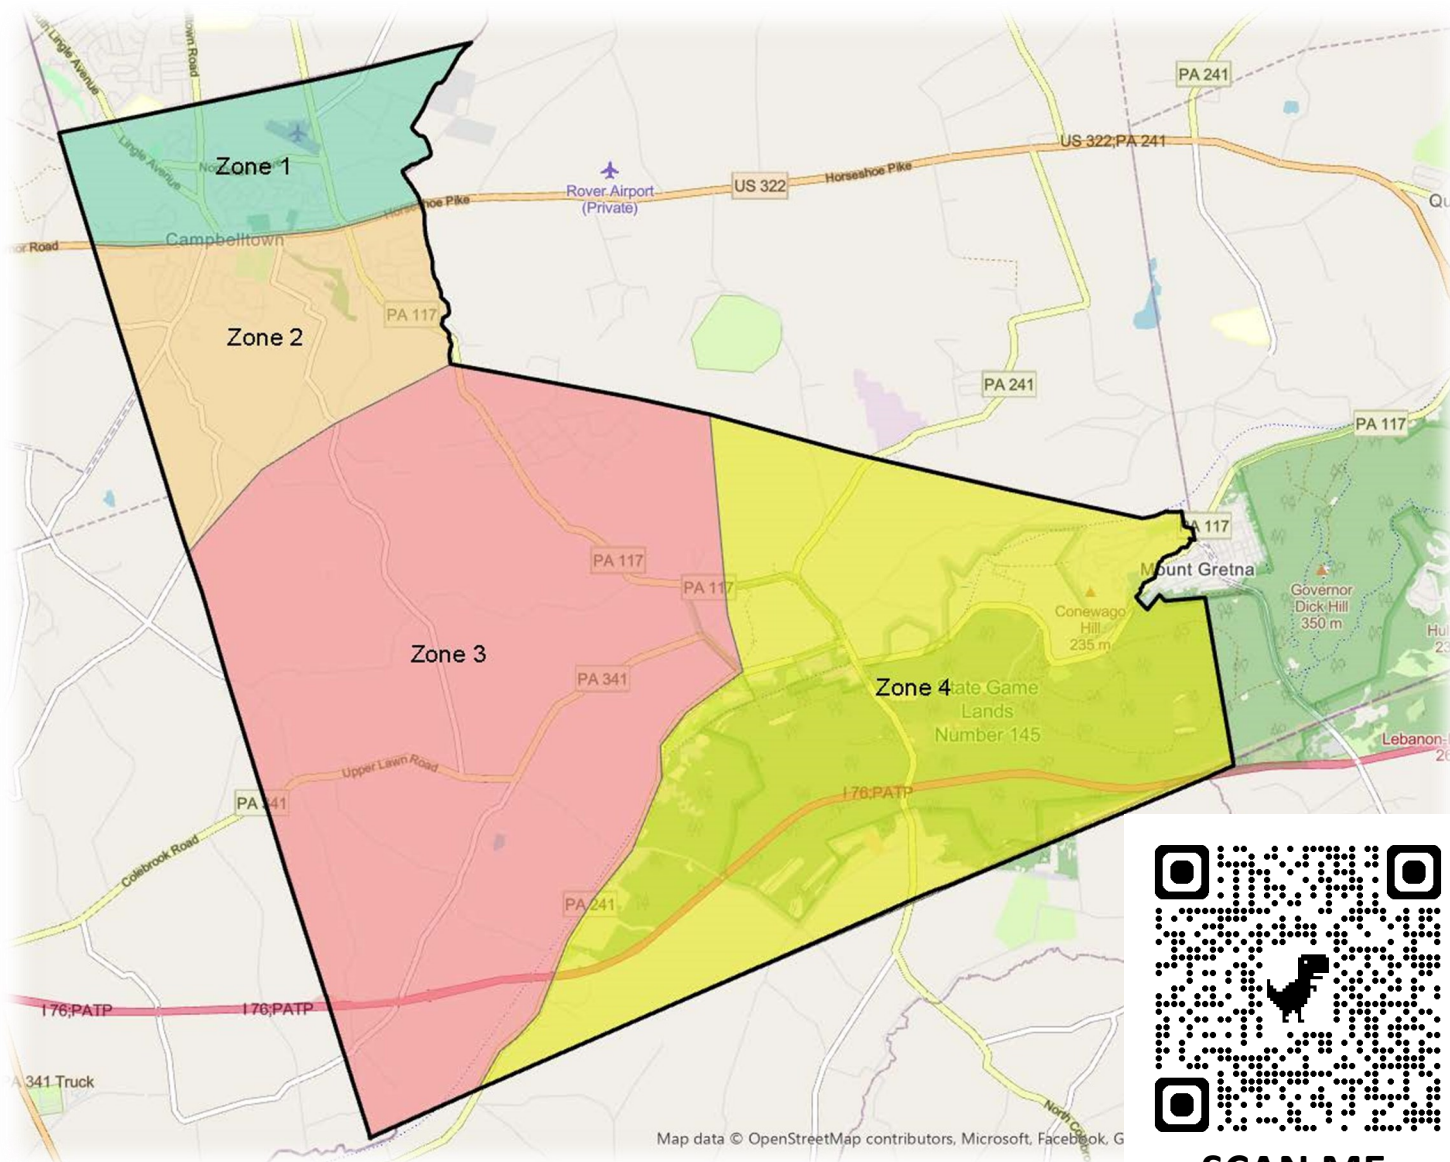

South Londonderry Township 2026 Leaf Collection Schedule

SCAN ME

Leaf Collection Zones (1-4) - Collection begins in Zone 1 and proceeds sequentially to Zone 4.

Mt. Gretna SLT & the Weaber Development may receive extended collection due to dense canopy.

Spring Leaf Collection

- 2-Week collection period.
- April 6, 2026 - April 17, 2026

Fall Leaf Collection

- Weekly collection.
- October 5, 2026—December 4, 2026

***Leaves can be placed on the roadway so as not to obstruct travel during the periods of collection. After the collection period, if leaves still remain on the roadway, you will be required to put them back onto your property. ***