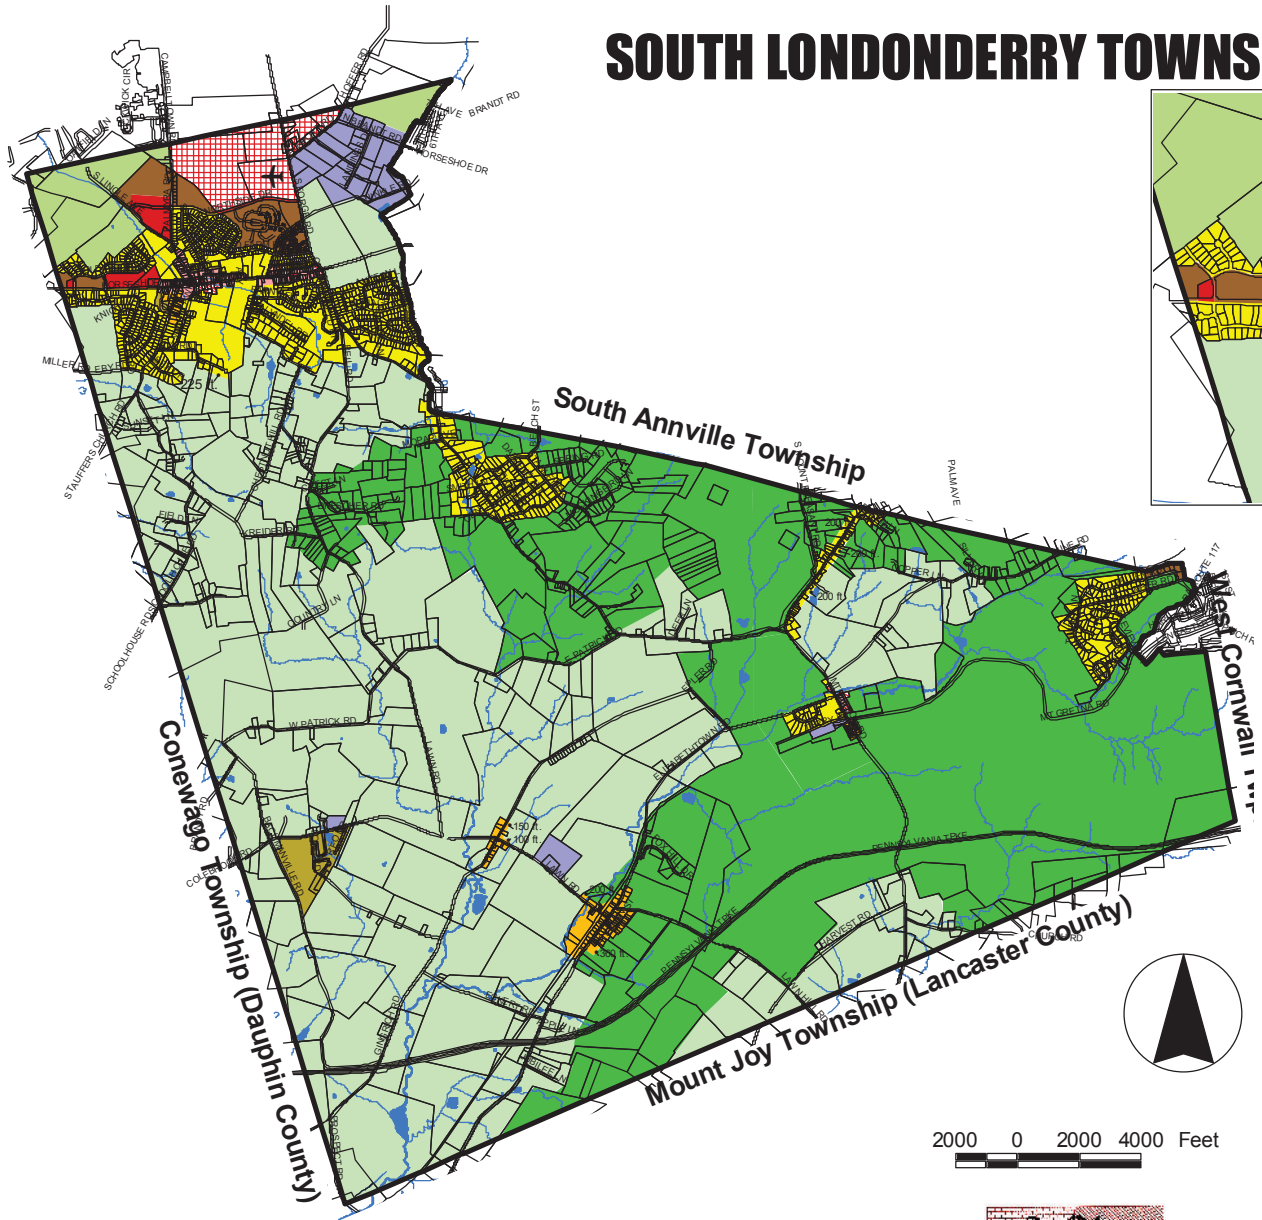

SOUTH LONDONDERRY TOWNSHIP, LEBANON COUNTY, PA

CAMPBELLTOWN INSET

900 0 900 1800 Feet

ZONES

- Conservation**
- Agriculture**
- Agricultural Holding**
- Low Density Residential**
- Village Residential**
- Multi-Family Residential**
- Manufactured Home Park**
- Mixed Use**
- Village Commercial**
- Highway Commercial**
- Commercial Office**
- Light Industrial**

2000 0 2000 4000 Feet