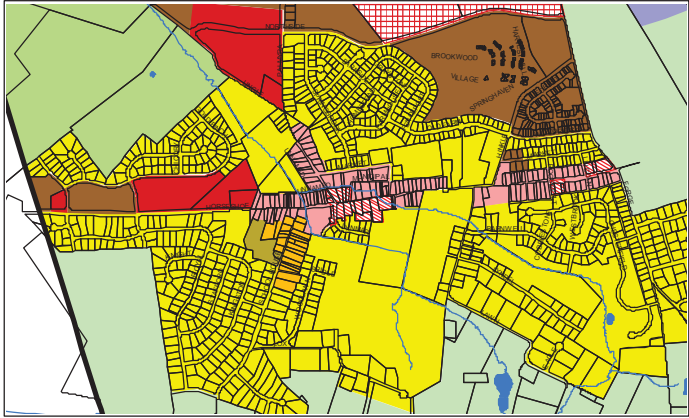

SOUTH LONDONDERRY TOWNSHIP, LEBANON COUNTY, PA

CAMPBELLTOWN INSET

900 0 900 1800 Feet

ZONES

- Conservation**
- Agriculture**
- Agricultural Holding**
- Low Density Residential**
- Village Residential**
- Multi-Family Residential**
- Manufactured Home Park**
- Mixed Use**
- Village Commercial**
- Highway Commercial**
- Commercial Office**
- Light Industrial**